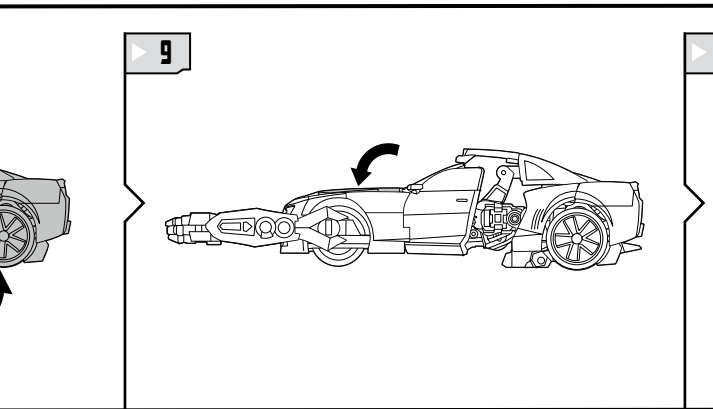

TRANSFORMERS

BUMBLEBEE™

LEVEL: 0 1 2 3 4 5
INTERMEDIATE

AUTOBOT™

NOTE: Some parts are made to detach if excessive force is applied and are designed to be reattached if separation occurs. Adult supervision may be necessary for younger children.

AGES 5+
21246

TRANSFORMERS.COM

CHANGING TO VEHICLE

REVERSE ORDER OF INSTRUCTIONS TO CONVERT BACK TO ROBOT.

TRANSFORMERS

RAVAGE™

LEVEL: 0 1 2 3 4 5
INTERMEDIATE

DECEPTICON™