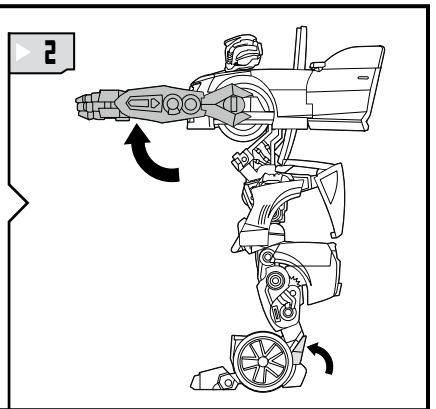

TRANSFORMERS

BUMBLEBEE™

LEVEL: 0 1 2 3 4 5
INTERMEDIATE

AUTOBOT™

NOTE: Some parts are made to detach if excessive force is applied and are designed to be reattached if separation occurs. Adult supervision may be necessary for younger children.

AGES 5+
21246

TRANSFORMERS.COM

CHANGING TO VEHICLE

REVERSE ORDER OF INSTRUCTIONS TO CONVERT BACK TO ROBOT.

TRANSFORMERS

RAVAGE™

LEVEL: 0 1 2 3 4 5
INTERMEDIATE

DECEPTICON™

AGES 5+
21246

NOTE: Some parts are made to detach if excessive force is applied and are designed to be reattached if separation occurs. Adult supervision may be necessary for younger children.

CHANGING TO VEHICLE