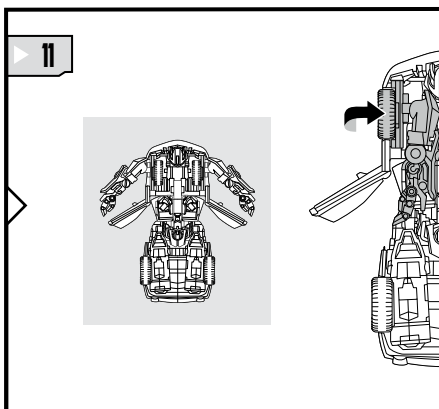

TRANSFORMERS

BUMBLEBEE™

LEVEL: 0 1 2 3 4 5
INTERMEDIATE

AUTOBOT™

NOTE: Some parts are made to detach if excessive force is applied and are designed to be reattached if separation occurs. Adult supervision may be necessary for younger children.

AGES 5+
21246

TRANSFORMERS.COM

CHANGING TO VEHICLE

REVERSE ORDER OF INSTRUCTIONS TO CONVERT BACK TO ROBOT.

TRANSFORMERS

RAVAGE™

LEVEL: 0 1 2 3 4 5
INTERMEDIATE

DECEPTICON™

AGES 5+
21246

NOTE: Some parts are made to detach if excessive force is applied and are designed to be reattached if separation occurs. Adult supervision may be necessary for younger children.

CHANGING TO VEHICLE