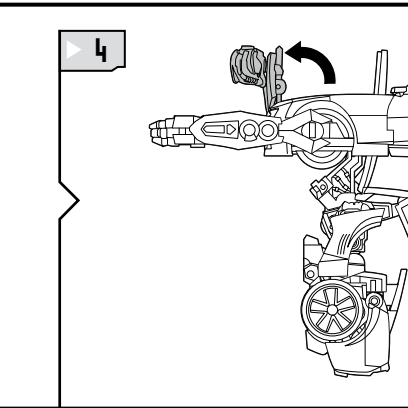

TRANSFORMERS

BUMBLEBEE™

LEVEL: 0 1 2 3 4 5
INTERMEDIATE

AUTOBOT™

NOTE: Some parts are made to detach if excessive force is applied and are designed to be reattached if separation occurs. Adult supervision may be necessary for younger children.

AGES 5+
21246

TRANSFORMERS.COM

CHANGING TO VEHICLE

REVERSE ORDER OF INSTRUCTIONS TO CONVERT BACK TO ROBOT.

TRANSFORMERS

RAVAGE™

LEVEL: 0 1 2 3 4 5
INTERMEDIATE

DECEPTICON™

AGES 5+
21246

NOTE: Some parts are made to detach if excessive force is applied and are designed to be reattached if separation occurs. Adult supervision may be necessary for younger children.

CHANGING TO VEHICLE