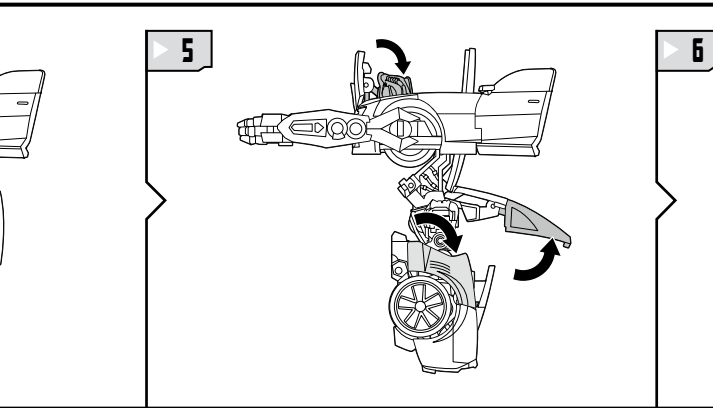

TRANSFORMERS

BUMBLEBEE™

LEVEL: 0 1 2 3 4 5
INTERMEDIATE

AUTOBOT™

NOTE: Some parts are made to detach if excessive force is applied and are designed to be reattached if separation occurs. Adult supervision may be necessary for younger children.

AGES 5+
21246

TRANSFORMERS.COM

CHANGING TO VEHICLE

REVERSE ORDER OF INSTRUCTIONS TO CONVERT BACK TO ROBOT.

TRANSFORMERS

RAVAGE™

LEVEL: 0 1 2 3 4 5
INTERMEDIATE

DECEPTICON™

AGES 5+
21246

NOTE: Some parts are made to detach if excessive force is applied and are designed to be reattached if separation occurs. Adult supervision may be necessary for younger children.

CHANGING TO VEHICLE