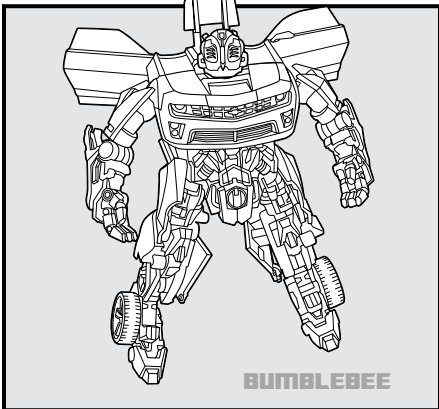

TRANSFORMERS

BUMBLEBEE™

LEVEL: 0 1 2 3 4 5
INTERMEDIATE

AUTOBOT™

NOTE: Some parts are made to detach if excessive force is applied and are designed to be reattached if separation occurs. Adult supervision may be necessary for younger children.

AGES 5+
21246

TRANSFORMERS.COM

CHANGING TO VEHICLE

REVERSE ORDER OF INSTRUCTIONS TO CONVERT BACK TO ROBOT.

TRANSFORMERS

RAVAGE™

LEVEL: 0 1 2 3 4 5
INTERMEDIATE

DECEPTICON™