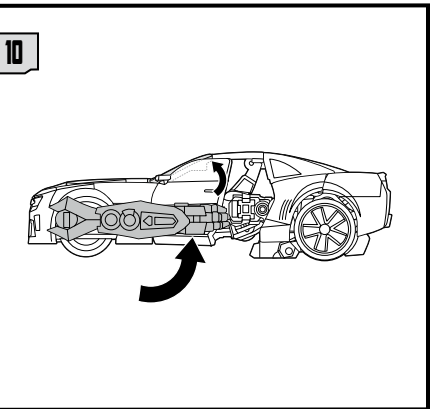

TRANSFORMERS

BUMBLEBEE™

LEVEL: 0 1 2 3 4 5
INTERMEDIATE

AUTOBOT™

NOTE: Some parts are made to detach if excessive force is applied and are designed to be reattached if separation occurs. Adult supervision may be necessary for younger children.

AGES 5+
21246

TRANSFORMERS.COM

CHANGING TO VEHICLE

REVERSE ORDER OF INSTRUCTIONS TO CONVERT BACK TO ROBOT.

TRANSFORMERS

RAVAGE™

LEVEL: 0 1 2 3 4 5
INTERMEDIATE

DECEPTICON™

AGES 5+
21246

NOTE: Some parts are made to detach if excessive force is applied and are designed to be reattached if separation occurs. Adult supervision may be necessary for younger children.

CHANGING TO VEHICLE