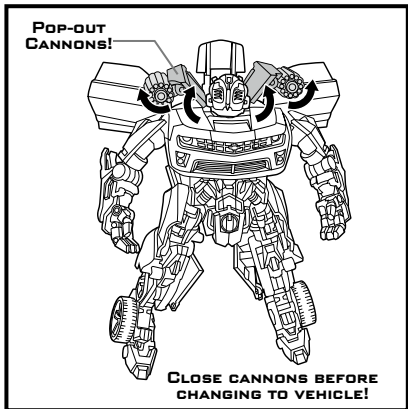

TRANSFORMERS

BUMBLEBEE™

LEVEL: 0 1 2 3 4 5
INTERMEDIATE

AUTOBOT™

NOTE: Some parts are made to detach if excessive force is applied and are designed to be reattached if separation occurs. Adult supervision may be necessary for younger children.

AGES 5+
21246

TRANSFORMERS.COM

CHANGING TO VEHICLE

REVERSE ORDER OF INSTRUCTIONS TO CONVERT BACK TO ROBOT.

TRANSFORMERS

RAVAGE™

LEVEL: 0 1 2 3 4 5
INTERMEDIATE

DECEPTICON™