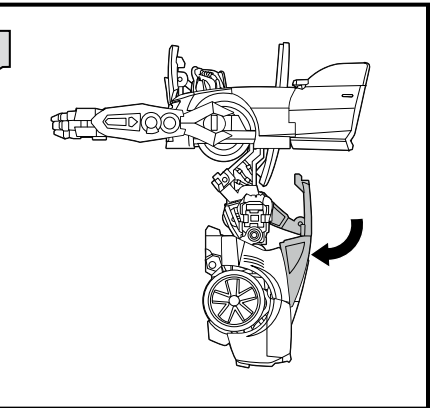

TRANSFORMERS

BUMBLEBEE™

LEVEL: 0 1 2 3 4 5
INTERMEDIATE

AUTOBOT™

NOTE: Some parts are made to detach if excessive force is applied and are designed to be reattached if separation occurs. Adult supervision may be necessary for younger children.

AGES 5+
21246

TRANSFORMERS.COM

CHANGING TO VEHICLE

REVERSE ORDER OF INSTRUCTIONS TO CONVERT BACK TO ROBOT.

TRANSFORMERS

RAVAGE™

LEVEL: 0 1 2 3 4 5
INTERMEDIATE

DECEPTICON™

AGES 5+
21246

NOTE: Some parts are made to detach if excessive force is applied and are designed to be reattached if separation occurs. Adult supervision may be necessary for younger children.

CHANGING TO VEHICLE