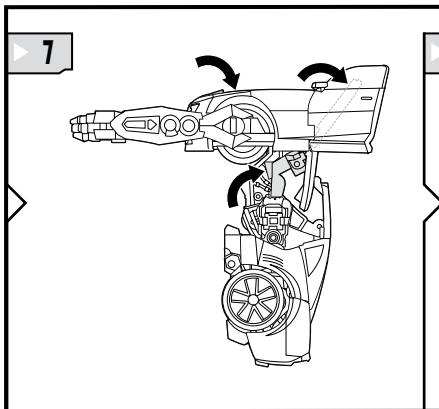

TRANSFORMERS

BUMBLEBEE™

LEVEL: 0 1 2 3 4 5
INTERMEDIATE

AUTOBOT™

NOTE: Some parts are made to detach if excessive force is applied and are designed to be reattached if separation occurs. Adult supervision may be necessary for younger children.

AGES 5+
21246

TRANSFORMERS.COM

CHANGING TO VEHICLE

REVERSE ORDER OF INSTRUCTIONS TO CONVERT BACK TO ROBOT.

TRANSFORMERS

RAVAGE™

LEVEL: 0 1 2 3 4 5
INTERMEDIATE

DECEPTICON™

AGES 5+
21246

NOTE: Some parts are made to detach if excessive force is applied and are designed to be reattached if separation occurs. Adult supervision may be necessary for younger children.

CHANGING TO VEHICLE