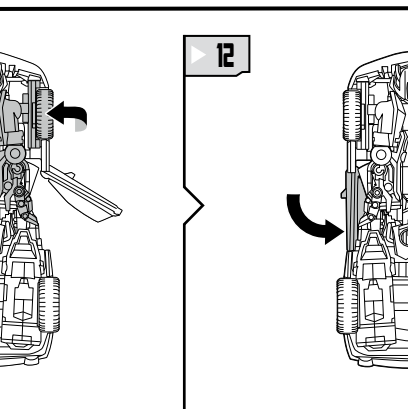

TRANSFORMERS

BUMBLEBEE™

LEVEL: 0 1 2 3 4 5
INTERMEDIATE

AUTOBOT™

NOTE: Some parts are made to detach if excessive force is applied and are designed to be reattached if separation occurs. Adult supervision may be necessary for younger children.

AGES 5+
21246

TRANSFORMERS.COM

CHANGING TO VEHICLE

REVERSE ORDER OF INSTRUCTIONS TO CONVERT BACK TO ROBOT.

TRANSFORMERS

RAVAGE™

LEVEL: 0 1 2 3 4 5
INTERMEDIATE

DECEPTICON™