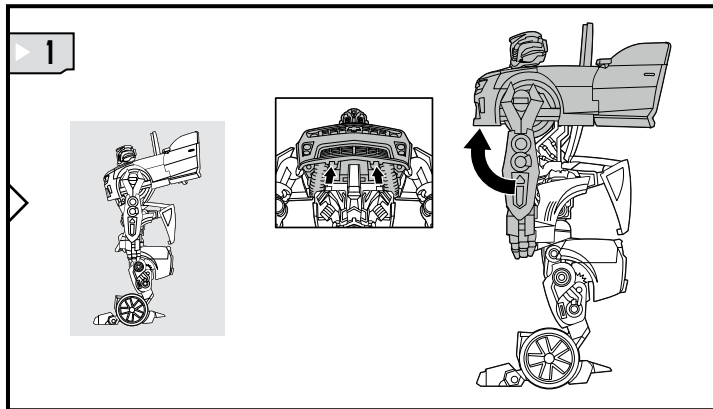

TRANSFORMERS

BUMBLEBEE™

LEVEL: 0 1 2 3 4 5
INTERMEDIATE

AUTOBOT™

NOTE: Some parts are made to detach if excessive force is applied and are designed to be reattached if separation occurs. Adult supervision may be necessary for younger children.

AGES 5+
21246

TRANSFORMERS.COM

CHANGING TO VEHICLE

REVERSE ORDER OF INSTRUCTIONS TO CONVERT BACK TO ROBOT.

TRANSFORMERS

RAVAGE™

LEVEL: 0 1 2 3 4 5
INTERMEDIATE

DECEPTICON™

AGES 5+
21246

NOTE: Some parts are made to detach if excessive force is applied and are designed to be reattached if separation occurs. Adult supervision may be necessary for younger children.

CHANGING TO VEHICLE