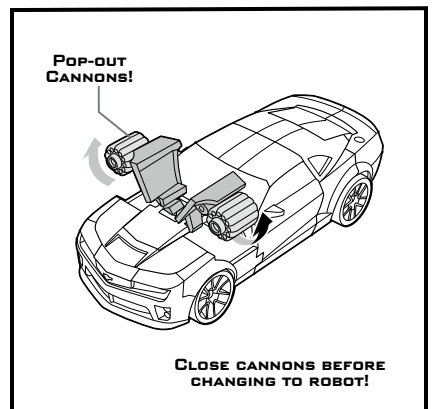

TRANSFORMERS

BUMBLEBEE™

LEVEL: 0 1 2 3 4 5
INTERMEDIATE

AUTOBOT™

NOTE: Some parts are made to detach if excessive force is applied and are designed to be reattached if separation occurs. Adult supervision may be necessary for younger children.

AGES 5+
21246

TRANSFORMERS.COM

CHANGING TO VEHICLE

REVERSE ORDER OF INSTRUCTIONS TO CONVERT BACK TO ROBOT.

TRANSFORMERS

RAVAGE™

LEVEL: 0 1 2 3 4 5
INTERMEDIATE

DECEPTICON™