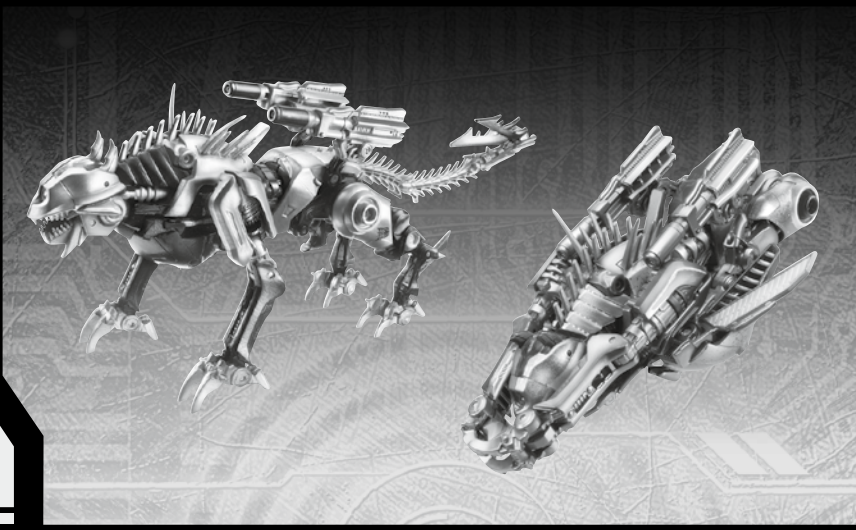

TRANSFORMERS

BUMBLEBEE™

LEVEL: 0 1 2 3 4 5
INTERMEDIATE

AUTOBOT™

NOTE: Some parts are made to detach if excessive force is applied and are designed to be reattached if separation occurs. Adult supervision may be necessary for younger children.

AGES 5+
21246

TRANSFORMERS.COM

CHANGING TO VEHICLE

REVERSE ORDER OF INSTRUCTIONS TO CONVERT BACK TO ROBOT.

TRANSFORMERS

RAVAGE™

LEVEL: 0 1 2 3 4 5
INTERMEDIATE

DECEPTICON™

AGES 5+
21246

NOTE: Some parts are made to detach if excessive force is applied and are designed to be reattached if separation occurs. Adult supervision may be necessary for younger children.

CHANGING TO VEHICLE