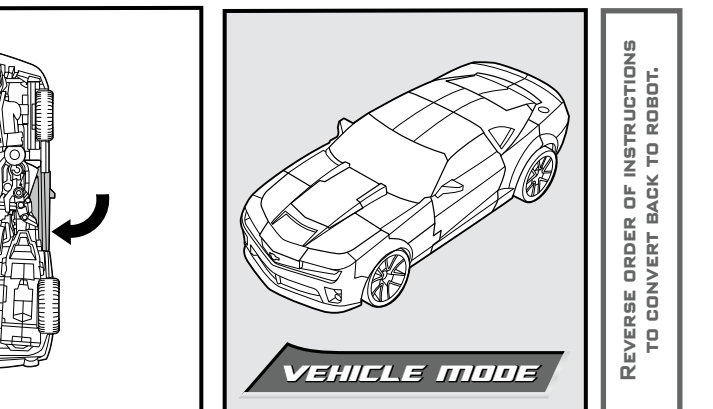

TRANSFORMERS

BUMBLEBEE™

LEVEL: 0 1 2 3 4 5
INTERMEDIATE

AUTOBOT™

NOTE: Some parts are made to detach if excessive force is applied and are designed to be reattached if separation occurs. Adult supervision may be necessary for younger children.

AGES 5+
21246

TRANSFORMERS.COM

CHANGING TO VEHICLE

REVERSE ORDER OF INSTRUCTIONS TO CONVERT BACK TO ROBOT.

TRANSFORMERS

RAVAGE™

LEVEL: 0 1 2 3 4 5
INTERMEDIATE

DECEPTICON™