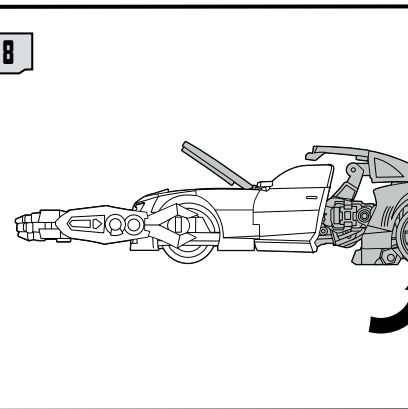

TRANSFORMERS

BUMBLEBEE™

LEVEL: 0 1 2 3 4 5
INTERMEDIATE

AUTOBOT™

NOTE: Some parts are made to detach if excessive force is applied and are designed to be reattached if separation occurs. Adult supervision may be necessary for younger children.

AGES 5+
21246

TRANSFORMERS.COM

CHANGING TO VEHICLE

REVERSE ORDER OF INSTRUCTIONS TO CONVERT BACK TO ROBOT.

TRANSFORMERS

RAVAGE™

LEVEL: 0 1 2 3 4 5
INTERMEDIATE

DECEPTICON™